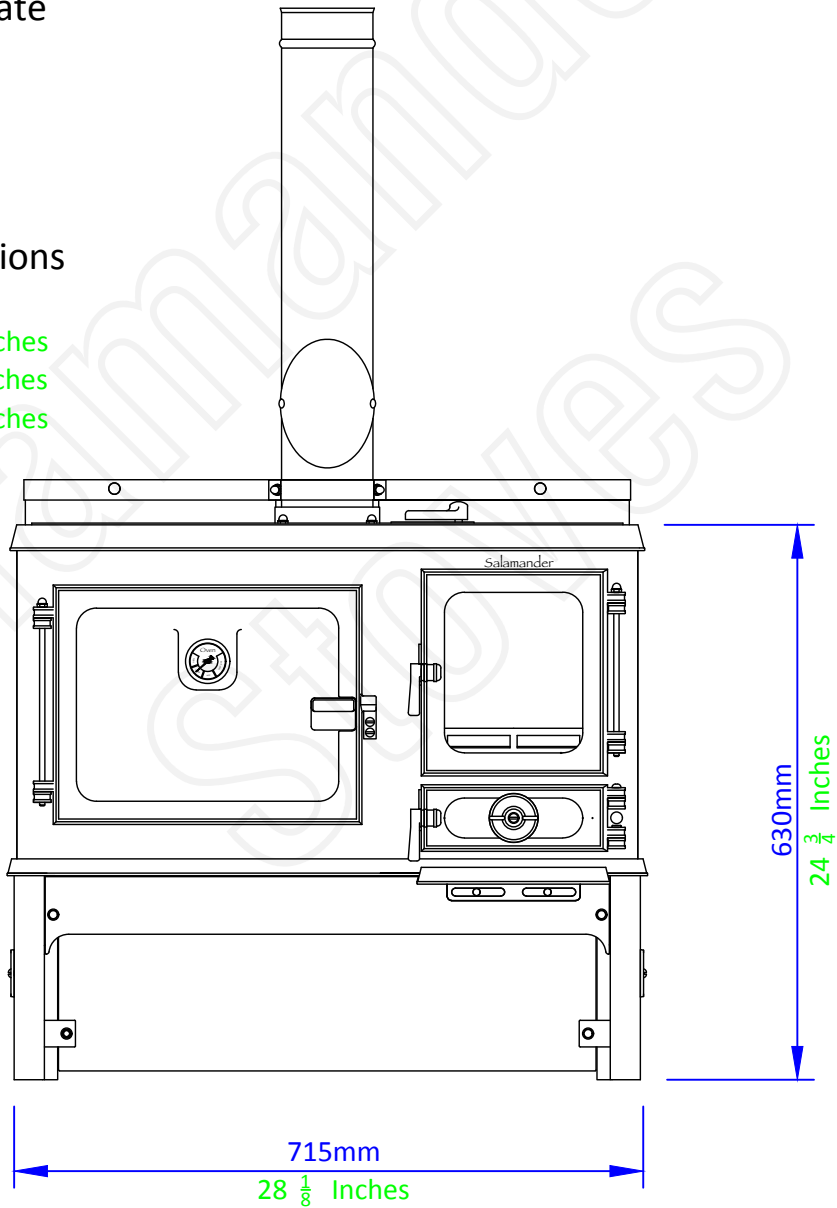

Stainless Steel Hotplate

667mm x 216mm
 26 1/4 x 8 1/2 Inches

Oven Internal Dimensions

Width 300mm 11 7/8 Inches
 Height 220mm 8 5/8 Inches
 Depth 220mm 8 5/8 Inches

Note
 Flue not included but
 available on request.

The Salamander Range

Model 1701 eco

OVERALL DIMENSIONS